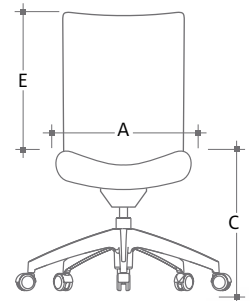

## TECHNICAL SPECIFICATIONS

- 4 models with 2 seat sizes and 2 backrest heights
- Seat and backrest made of hardwood plywood (1/2") with cushions made of high resilience polyurethane moulded foam
- Black nylon resin or polished aluminum star base with casters equipped with a dust protector
- 4 types of mechanisms with choice of gas lifts offering an extended range of seat height adjustment
- Many fixed or adjustable armrest models allowing for multiple adjustments

**S5002**  
A : 20"  
C : 17 - 21"  
E : 25"

**S5001**  
A : 20"  
C : 17 - 21"  
E : 20"

Comfort at work

10871, avenue Salk  
Montréal-Nord (Québec) H1G 6M7  
T 514.324.0916 • 800.982.6889  
F 514.324.2335