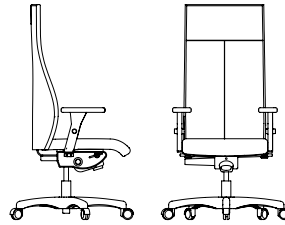

ROUILLARD

LF70NP

LEAD

LL / LR / LM / LF / LG / LGM50
LD 18" LS 18,5" HD 19,5-22"
HS 17-20,5" PS 17,5"

LL / LR / LM / LF / LG / LGM90
LD 18" LS 18,5" HD 23,5-26"
HS 17-20,5" PS 17,5"

LL / LR / LM / LG / LGM92
LD 18" LS 18,5" HD 28,5-31"
HS 17-20,5" PS 17,5"

ROUILLARD

LL / LR / LF / LM70
LD 18" LS 18,5" HD 16,5"
HS 18" PS 17,5"

LL / LR / LF / LM73
LD 18" LS 18,5" HD 16,5"
HS 18" PS 17,5"

LL / LR / LF / LM80
LD 18" LS 18,5" HD 16,5"
HS 23-33" PS 17,5"