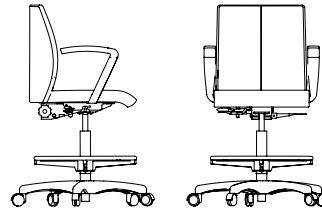

ROUILLARD

LF70NP

LEAD

LL / LR / LM / LF / LG / LGM50
LD 18" LS 18,5" HD 19,5-22"
HS 17-20,5" PS 17,5"

LL / LR / LM / LF / LG / LGM90
LD 18" LS 18,5" HD 23,5-26"
HS 17-20,5" PS 17,5"

LL / LR / LM / LG / LGM92
LD 18" LS 18,5" HD 28,5-31"
HS 17-20,5" PS 17,5"

ROUILLARD

LL / LR / LF / LM70
LD 18" LS 18,5" HD 16,5"
HS 18" PS 17,5"

LL / LR / LF / LM73
LD 18" LS 18,5" HD 16,5"
HS 18" PS 17,5"

LL / LR / LF / LM80
LD 18" LS 18,5" HD 16,5"
HS 23-33" PS 17,5"