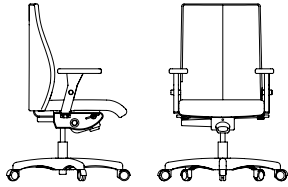

ROUILLARD

LF70NP

LEAD

LL / LR / LM / LF / LG / LGM50
LD 18" LS 18,5" HD 19,5-22"
HS 17-20,5" PS 17,5"

LL / LR / LM / LF / LG / LGM90
LD 18" LS 18,5" HD 23,5-26"
HS 17-20,5" PS 17,5"

LL / LR / LM / LG / LGM92
LD 18" LS 18,5" HD 28,5-31"
HS 17-20,5" PS 17,5"