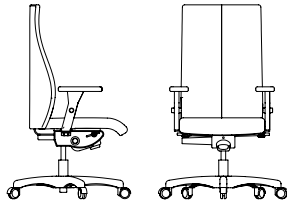

ROUILLARD

LF70NP

LEAD

LL / LR / LM / LF / LG / LGM50
LD 18" LS 18,5" HD 19,5-22"
HS 17-20,5" PS 17,5"

LL / LR / LM / LF / LG / LGM90
LD 18" LS 18,5" HD 23,5-26"
HS 17-20,5" PS 17,5"

LL / LR / LM / LG / LGM92
LD 18" LS 18,5" HD 28,5-31"
HS 17-20,5" PS 17,5"

ROUILLARD

LL / LR / LF / LM70
LD 18" LS 18,5" HD 16,5"
HS 18" PS 17,5"

LL / LR / LF / LM73
LD 18" LS 18,5" HD 16,5"
HS 18" PS 17,5"

LL / LR / LF / LM80
LD 18" LS 18,5" HD 16,5"
HS 23-33" PS 17,5"