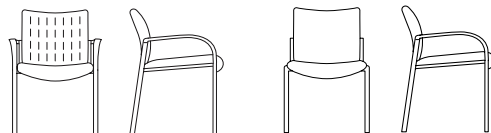

Specifications

MODEL NUMBER	UPHOLSTERED SEAT	UPHOLSTERED SEAT & BACK
	91US	91UP
Overall Width Armless	22	22
Overall Width with Arms	25	25
Overall Depth	24	24
Overall Height	33.5	33.5
Seat Width	19.5	19.5
Seat Depth	19	19
Seat Height	18	18
Back Width	18	18
Back Height	16	16
Weight Armless*	18 lbs.	18 lbs.
Weight with Arms*	21 lbs.	21 lbs.
COM	1.11 yds.	1.66 yds.
COL	12 sq. ft.	30 sq. ft.
Weight Capacity	250 lbs.	250 lbs.

Dimensions are in inches. *For fully upholstered models, add 1/2" to overall depth, 1/2" to seat height and 3 lbs. to weight.